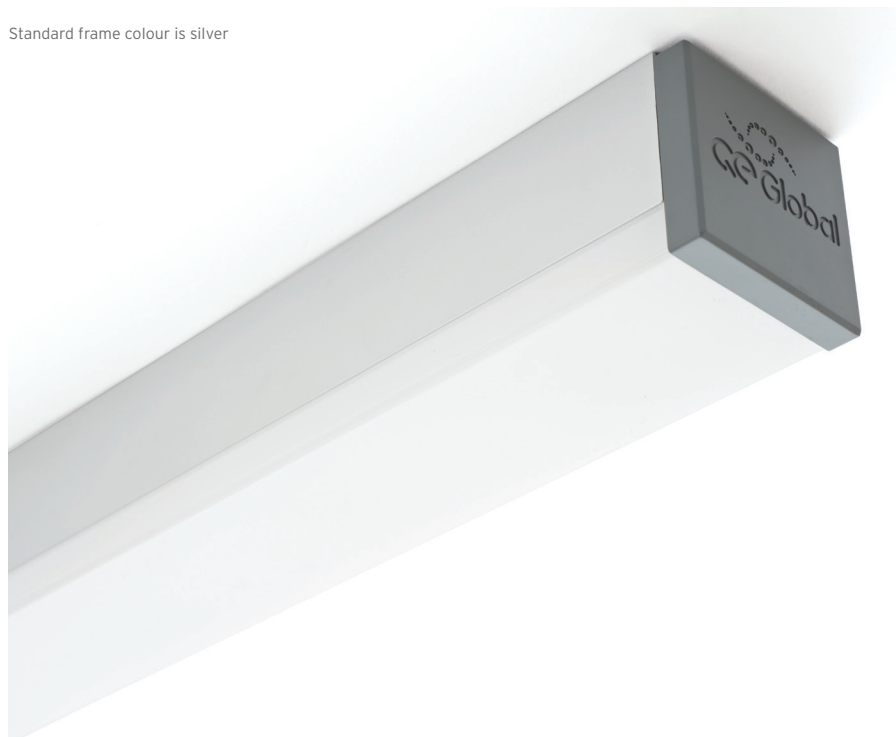

LONG LED LIGHT PANEL

QELLP DATASHEET

The QELLP long LED light panel has been developed as an alternative to suspended ceiling fluorescent light boxes. It has been designed to work at ceiling heights of up to 16.5 feet (5 metres), with the standard 5 feet panel emitting two times more light than a standard fluorescent tube.

Our long LED light panels are designed to be flexible and easy to install in a variety of environments including, high ceiling areas, retail stores, warehouses and sports halls.

Standard frame colour is silver